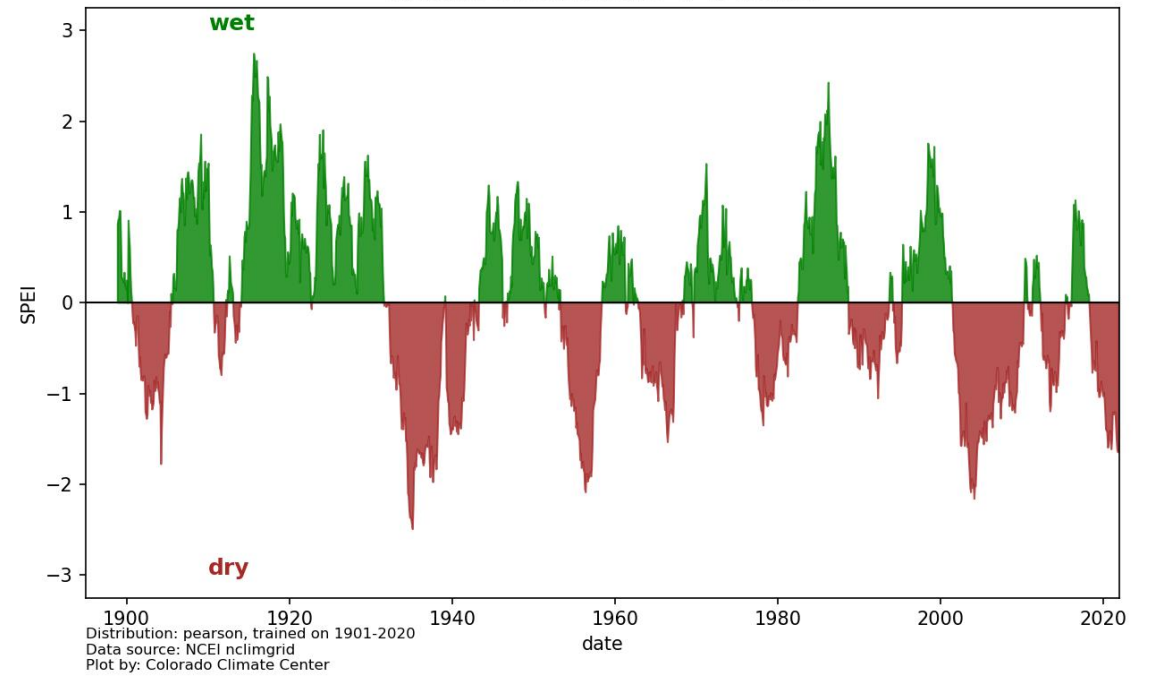

Seeking Common Ground in Crisis

Southwest Water Conservation District Water Seminar March 31, 2023

Robert T. Sakata
Sakata Farms Inc
Brighton, Colorado

Standardized Precipitation-Evapotranspiration Index (SPEI)
Colorado climate division 4, 48 months